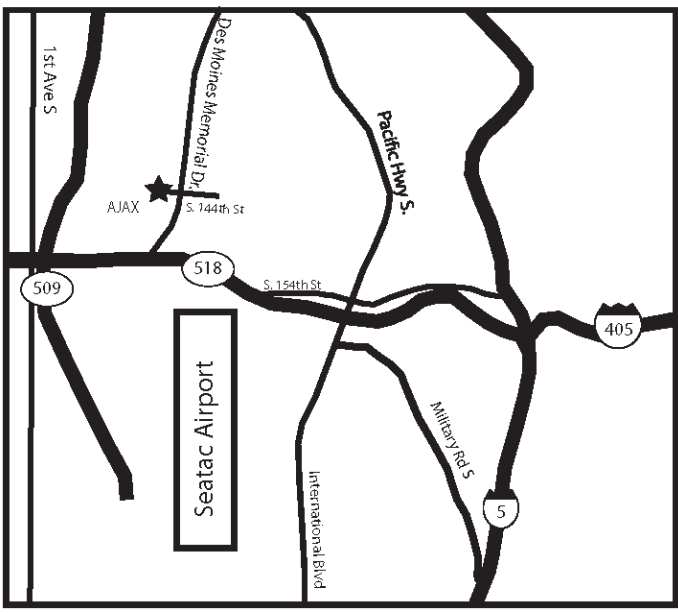

Present this coupon for Special Daily Rate

**1022 S. 144th ST
Seattle, WA 98168
206-244-8900**

- Our Parking Features:**
- 24 hour free shuttle 5 minute ride
 - Easy fast access from Hwy 518 and Hwy 509
 - 24 hour security cashier
 - Lighted, paved and fenced
 - 7 minute pickup
 - Self park and self lock

For Parking Reservations: Call 206-244-8900 or goajax@live.com
www.ajaxparkingrus.com

Directions to AJAX Parking R US

From I-5: Take #154 Burien SeaTac Exit onto HWY 518. Head WEST on HWY 518 to Des Moines Memorial Drive Exit; one exit PAST SeaTac Airport Exit. Turn RIGHT at stop sign and LEFT at first light (144th ST). Lot is straight ahead.

From I-405: Go South until it turns into Hwy 518 and follow the above directions.

From Hwy 509 West Seattle: Take S 146th St Exit. Head East (Left) on S 146th St for 0.6 miles. Turn Left on S 144th St. Lot is straight ahead.